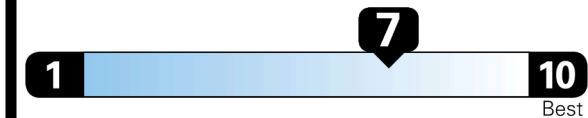

EPA DOT Fuel Economy and Environment

Gasoline Vehicle

Fuel Economy
32 MPG
combined city/hwy
3.1 gallons per 100 miles

Compact Cars range from 14 to 119 MPG. The best vehicle rates 136 MPGe.

28 city
38 highway

You save
$1,000
in fuel costs over 5 years compared to the average new vehicle.

Annual fuel cost
$1,200

Fuel Economy & Greenhouse Gas Rating (tailpipe only)