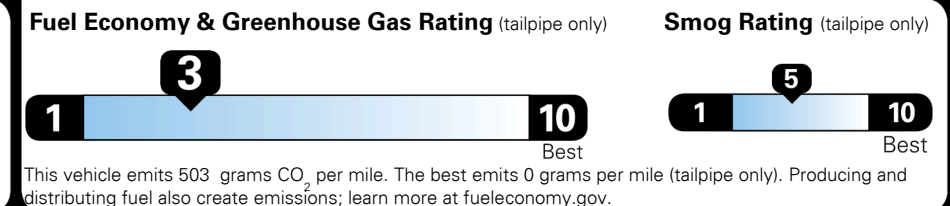

GENESIS WARRANTY

- 5-year/60,000-mile New Vehicle Warranty*
- 10-year/100,000-mile Powertrain Warranty*
- 7-year/Unlimited-mile Anti-perforation Warranty*
- Limited warranties, see dealer for details

Full Tank of Gas

Manufacturer's Suggested Retail Price: $59,500.00

ADDED FEATURES:

SOLD TO: NE011 WOODHOUSE HYUNDAI OF OMAHA
11540 W DODGE ROAD
OMAHA NE 68154

SHIPPED TO: NE011

Inland Freight & Handling : $975.00

VIN: KMHGN4JF4JU228941	ENGINE: G8BEHU094446	EXTERIOR COLOR: CASPIAN BLACK	INTERIOR/SEAT COLOR: BLACK/BLACK
MODEL: B2452A85	PORT OF ENTRY: PT	TRANSPORT: TRUCK	ACCESSORY WEIGHT: 10 lbs./ 4 kgs.

TOTAL PRICE: $60,475.00

EMISSIONS:
This vehicle is certified to meet emission requirements in all 50 states

EPA DOT Fuel Economy and Environment

Gasoline Vehicle

Fuel Economy

18 MPG combined city/hwy
5.6 gallons per 100 miles

15 MPG city
23 MPG highway

Large Cars range from 14 to 104 MPG. The best vehicle rates 136 MPGe.

You spend $5,000 more in fuel costs over 5 years compared to the average new vehicle.

Annual fuel cost $2,350

Actual results will vary for many reasons, including driving conditions and how you drive and maintain your vehicle. The average new vehicle gets 27 MPG and costs $6,750 to fuel over 5 years. Cost estimates are based on 15,000 miles per year at $ 2.40 per gallon. MPGe is miles per gasoline gallon equivalent. Vehicle emissions are a significant cause of climate change and smog.

fueleconomy.gov

Calculate personalized estimates and compare vehicles

GOVERNMENT 5-STAR SAFETY RATINGS

Overall Vehicle Score ★ ★ ★ ★ ★

Based on the combined rating of frontal, side and rollover. Should ONLY be compared to other vehicles of similar size and weight.

Frontal Crash	Driver Passenger	★ ★ ★ ★ ★
Based on the risk of injury in a frontal impact. Should ONLY be compared to other vehicles of similar size and weight.		
Side Crash	Front seat Rear seat	★ ★ ★ ★ ★
Based on the risk of injury in a side impact.		
Rollover		★ ★ ★ ★ ★
Based on the risk of rollover in a single-vehicle crash.		

Manufacturer's suggested retail price includes manufacturer's recommended pre-delivery service. Gasoline license and title fees state and local taxes and dealer installed options and accessories are not included in the manufacturer's suggested retail price. This label has been affixed to this vehicle by Hyundai Motor America, pursuant to the requirements of 15 U.S.C. 1231 et seq. which prohibits its removal or alteration prior to delivery to the ultimate purchaser.