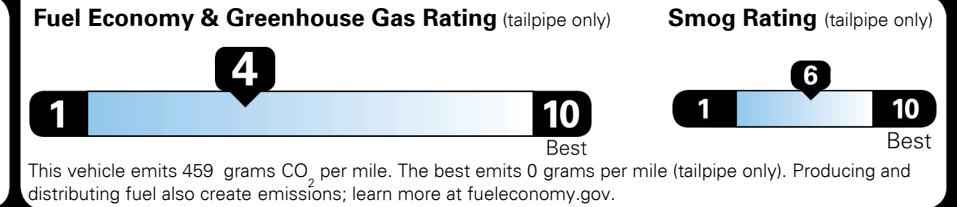

Actual results will vary for many reasons, including driving conditions and how you drive and maintain your vehicle. The average new vehicle gets 26 MPG and costs $7,000 to fuel over 5 years. Cost estimates are based on 15,000 miles per year at $ 2.45 per gallon. MPGe is miles per gasoline gallon equivalent. Vehicle emissions are a significant cause of climate change and smog.

fueleconomy.gov

Calculate personalized estimates and compare vehicles

Manufacturer's suggested retail price includes manufacturer's recommended pre-delivery service. Gasoline license and title fees state and local taxes and dealer installed options and accessories are not included in the manufacturer's suggested retail price. This label has been affixed to this vehicle by Hyundai Motor America, pursuant to the requirements of 15 U.S.C. 1231 et seq. which prohibits its removal or alteration prior to delivery to the ultimate purchaser.

PARTS CONTENT INFORMATION FOR VEHICLE IN THIS CARLINE:
U.S./CANADIAN PARTS CONTENT: 2 %
MAJOR SOURCES OF FOREIGN PARTS CONTENT: KOREA: 88 %

Note: Parts content does not include final assembly, distribution, or other non-parts costs.

FOR THIS VEHICLE:
FINAL ASSEMBLY POINT: ULSAN, KOREA
COUNTRY OF ORIGIN:
ENGINE: KOREA
TRANSMISSION: KOREA

6 A 3547GGLOVI

VIN: KMHGN4JE2HU204350