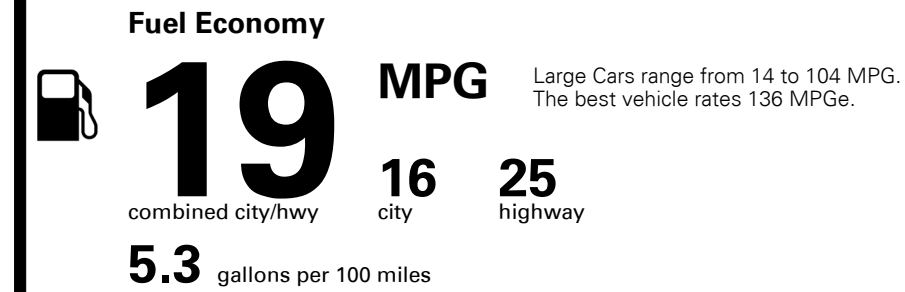

Inland Freight & Handling : \$950.00
Total Price : \$45,020.00

EPA DOT Fuel Economy and Environment

Gasoline Vehicle

You spend \$2,750
 more in fuel costs over 5 years compared to the average new vehicle.