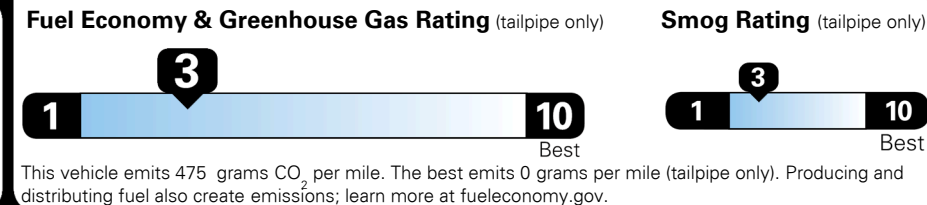

Manufacturer's Suggested Retail Price: $41,300.00

ADDED FEATURES:

*Ultimate Tech Package	$2,100.00
Smart Cruise Control (SCC) with Stop/Start	
Automatic Emergency Braking (AEB) w/ Pedestrian Detection	
Lane Departure Warning (LDW)	
Electronic Parking Brake (EPB) w/ Auto Vehicle Hold	
High Intensity Discharge (HID) Headlights	
Dynamic Bending Light (DBL)	
High Beam Assist	
*Carpeted Floor Mats	$150.00
*Cargo Net	$50.00
*Composite Cargo Tray	$100.00
*Cargo Cover	$190.00
*Rear Bumper Appliqué	$70.00
*Wheel Locks	$55.00

Inland Freight & Handling : $950.00
Total Price : $44,965.00

Blue Link® Connected Services 3-years Standard (Enrollment Required)

EPA DOT Fuel Economy and Environment

Gasoline Vehicle

Fuel Economy

19 MPG
combined city/hwy

17 MPG
city

22 MPG
highway

5.3 gallons per 100 miles

Small SUVs range from 18 to 37 MPG. The best vehicle rates 136 MPGe.

You spend $2,750 more in fuel costs over 5 years compared to the average new vehicle.

Annual fuel cost $1,900

Actual results will vary for many reasons, including driving conditions and how you drive and maintain your vehicle. The average new vehicle gets 27 MPG and costs $6,750 to fuel over 5 years. Cost estimates are based on 15,000 miles per year at $ 2.40 per gallon. MPGe is miles per gasoline gallon equivalent. Vehicle emissions are a significant cause of climate change and smog.

fueleconomy.gov

Calculate personalized estimates and compare vehicles

Manufacturer's suggested retail price includes manufacture's recommended pre-delivery service. Gasoline license and title fees state and local taxes and dealer installed options and accessories are not included in the manufacturer's suggested retail price. This label has been affixed to this vehicle by Hyundai Motor America, pursuant to the requirements of 15 U.S.C. 1231 et seq. which prohibits its removal or alteration prior to delivery to the ultimate purchaser.

PARTS CONTENT INFORMATION FOR VEHICLE IN THIS CARLINE:
U.S./CANADIAN PARTS CONTENT: 2 %
MAJOR SOURCES OF FOREIGN PARTS CONTENT: KOREA: 93 %

Note: Parts content does not include final assembly, distribution, or other non-parts costs.

FOR THIS VEHICLE:
FINAL ASSEMBLY POINT: ULSAN, KOREA
COUNTRY OF ORIGIN:
ENGINE: KOREA
TRANSMISSION: KOREA

237 A 1948GDON