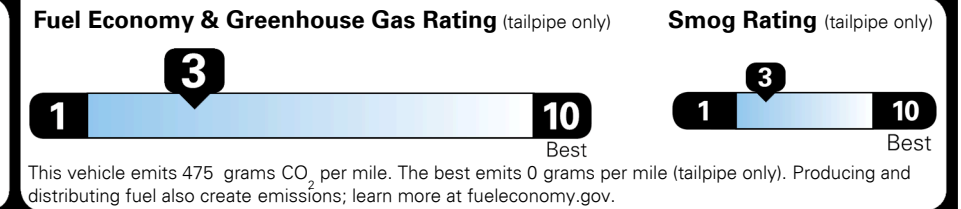

Manufacturer's Suggested Retail Price: $41,300.00

ADDED FEATURES:

*Ultimate Tech Package $2,100.00
Smart Cruise Control (SCC) with Stop/Start
Automatic Emergency Braking (AEB) w/ Pedestrian Detection
Lane Departure Warning (LDW)
Electronic Parking Brake (EPB) w/ Auto Vehicle Hold
High Intensity Discharge (HID) Headlights
Dynamic Bending Light (DBL)
High Beam Assist
*Carpeted Floor Mats $150.00
*Cargo Net $50.00
*Composite Cargo Tray $100.00
*Cargo Cover $190.00
*Mud Guards $120.00
*Wheel Locks $55.00

Inland Freight & Handling : $950.00
Total Price : $45,015.00

Blue Link® Connected Services 3-years Standard (Enrollment Required)

EPA DOT Fuel Economy and Environment

Gasoline Vehicle

Fuel Economy

19 MPG
combined city/hwy

17 MPG
city

22 MPG
highway

5.3 gallons per 100 miles

Small SUVs range from 18 to 37 MPG. The best vehicle rates 136 MPGe.

You spend $2,750 more in fuel costs over 5 years compared to the average new vehicle.

Annual fuel cost $1,900

Actual results will vary for many reasons, including driving conditions and how you drive and maintain your vehicle. The average new vehicle gets 27 MPG and costs $6,750 to fuel over 5 years. Cost estimates are based on 15,000 miles per year at $ 2.40 per gallon. MPGe is miles per gasoline gallon equivalent. Vehicle emissions are a significant cause of climate change and smog.

fueleconomy.gov

Calculate personalized estimates and compare vehicles

Manufacturer's suggested retail price includes manufacturer's recommended pre-delivery service. Gasoline license and title fees state and local taxes and dealer installed options and accessories are not included in the manufacturer's suggested retail price. This label has been affixed to this vehicle by Hyundai Motor America, pursuant to the requirements of 15 U.S.C. 1231 et seq. which prohibits its removal or alteration prior to delivery to the ultimate purchaser.

PARTS CONTENT INFORMATION FOR VEHICLE IN THIS CARLINE:
U.S./CANADIAN PARTS CONTENT: 2 %
MAJOR SOURCES OF FOREIGN PARTS CONTENT: KOREA: 93 %

Note: Parts content does not include final assembly, distribution, or other non-parts costs.

FOR THIS VEHICLE:
FINAL ASSEMBLY POINT: ULSAN, KOREA
COUNTRY OF ORIGIN:
ENGINE: KOREA
TRANSMISSION: KOREA

349 A 2148GH107

VIN: KM8SRDHF5JU272936