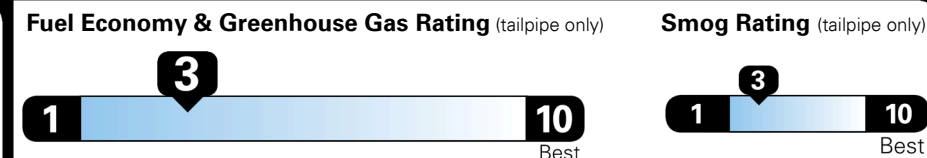

Blue Link® Connected Services 3-years Standard (Enrollment Required)

EPA DOT Fuel Economy and Environment

Gasoline Vehicle

Fuel Economy

19 MPG
combined city/hwy

17 MPG
city

22 MPG
highway

5.3 gallons per 100 miles

Small SUVs range from 18 to 37 MPG. The best vehicle rates 136 MPGe.

You spend $2,750 more in fuel costs over 5 years compared to the average new vehicle.

Annual fuel cost $1,900