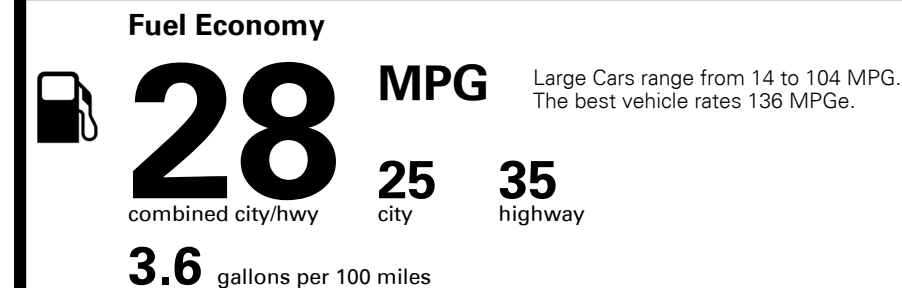

You save \$250
in fuel costs over 5 years compared to the average new vehicle.

Annual fuel cost **\$1,300**

Fuel Economy & Greenhouse Gas Rating (tailpipe only)

Smog Rating (tailpipe only)

This vehicle emits 316 grams CO₂ per mile. The best emits 0 grams per mile (tailpipe only). Producing and distributing fuel also create emissions; learn more at fueleconomy.gov.