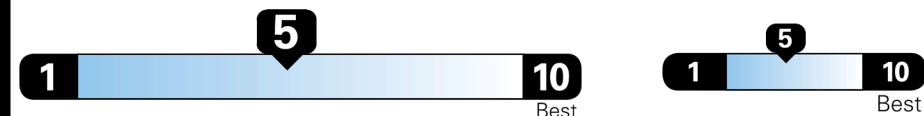

EPA DOT Fuel Economy and Environment

Gasoline Vehicle

Fuel Economy
26 MPG combined city/hwy
23 MPG city
32 MPG highway
3.8 gallons per 100 miles

Large Cars range from 14 to 104 MPG. The best vehicle rates 136 MPGe.

You spend **$250** more in fuel costs over 5 years compared to the average new vehicle.

Annual fuel cost **$1,400**

Fuel Economy & Greenhouse Gas Rating (tailpipe only)   **Smog Rating** (tailpipe only)

This vehicle emits 342 grams CO₂ per mile. The best emits 0 grams per mile (tailpipe only). Producing and distributing fuel also create emissions; learn more at fueleconomy.gov.

Actual results will vary for many reasons, including driving conditions and how you drive and maintain your vehicle. The average new vehicle gets 27 MPG and costs $6,750 to fuel over 5 years. Cost estimates are based on 15,000 miles per year at $ 2.40 per gallon. MPGe is miles per gasoline gallon equivalent. Vehicle emissions are a significant cause of climate change and smog.

fueleconomy.gov

Calculate personalized estimates and compare vehicles

Smartphone QR Code

Manufacturer's suggested retail price includes manufacturer's recommended pre-delivery service. Gasoline license and title fees state and local taxes and dealer installed options and accessories are not included in the manufacturer's suggested retail price. This label has been affixed to this vehicle by Hyundai Motor America, pursuant to the requirements of 15 U.S.C. 1231 et seq. which prohibits its removal or alteration prior to delivery to the ultimate purchaser.

PARTS CONTENT INFORMATION FOR VEHICLE IN THIS CARLINE:
U.S./CANADIAN PARTS CONTENT: 39 %
MAJOR SOURCES OF FOREIGN PARTS CONTENT: KOREA: 50 %

Note: Parts content does not include final assembly, distribution, or other non-parts costs.

FOR THIS VEHICLE:
FINAL ASSEMBLY POINT: MONTGOMERY, ALABAMA U.S.A.
COUNTRY OF ORIGIN:
ENGINE: U.S.A.
TRANSMISSION: U.S.A.

167

A