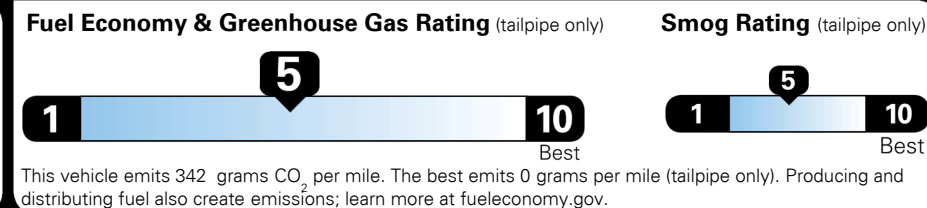

Manufacturer's Suggested Retail Price:	$32,450.00
ADDED FEATURES:	
*Carpeted Floor Mats	$125.00
*Cargo Net	$50.00
*Cargo Tray	$115.00
*Mud Guards	$115.00

Inland Freight & Handling : $885.00
Total Price : $33,740.00

Automatic Emergency Braking w/ Pedestrian Detection
Apple CarPlay & Android Auto Compatibility BlueLink

EPA DOT Fuel Economy and Environment

Gasoline Vehicle

Fuel Economy

26 MPG
combined city/hwy

23 MPG
city

32 MPG
highway

3.8 gallons per 100 miles

Large Cars range from 14 to 104 MPG. The best vehicle rates 136 MPGe.

You spend $250
more in fuel costs over 5 years compared to the average new vehicle.

Annual fuel cost $1,400

Actual results will vary for many reasons, including driving conditions and how you drive and maintain your vehicle. The average new vehicle gets 27 MPG and costs $6,750 to fuel over 5 years. Cost estimates are based on 15,000 miles per year at $ 2.40 per gallon. MPGe is miles per gasoline gallon equivalent. Vehicle emissions are a significant cause of climate change and smog.

fueleconomy.gov

Calculate personalized estimates and compare vehicles

Manufacturer's suggested retail price includes manufacture's recommended pre-delivery service. Gasoline license and title fees state and local taxes and dealer installed options and accessories are not included in the manufacturer's suggested retail price. This label has been affixed to this vehicle by Hyundai Motor America, pursuant to the requirements of 15 U.S.C. 1231 et seq. which prohibits its removal or alteration prior to delivery to the ultimate purchaser.

PARTS CONTENT INFORMATION FOR VEHICLE IN THIS CARLINE:
U.S./CANADIAN PARTS CONTENT: 38 %
MAJOR SOURCES OF FOREIGN PARTS CONTENT: KOREA: 51 %

Note: Parts content does not include final assembly, distribution, or other non-parts costs.

FOR THIS VEHICLE:
FINAL ASSEMBLY POINT: MONTGOMERY, ALABAMA U.S.A.
COUNTRY OF ORIGIN:
ENGINE: U.S.A.
TRANSMISSION: U.S.A.

332

A